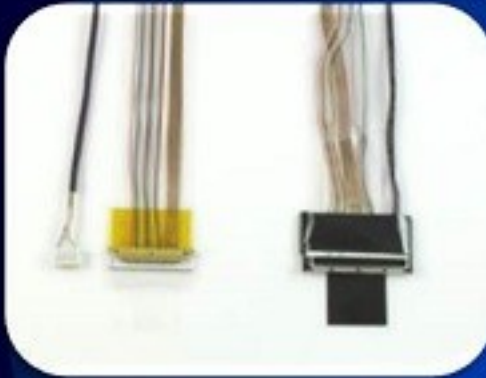

HONDA LVX-A40LMSG+,HONDA LVX-A40SFYG+

ACES88441-040/ACES50203-040/ACES88341-040

ACES 91209-01011/ACES 91214/ACES 88107

eDP cable

NEW

E-MAIL: JACKY@LCD-CABLE.COM

E-MAIL: JACKY@LCD-CABLE.COM

Skype: [jacky882010](https://www.skype.com/user/jacky882010) MSN: jacky882010@hotmail.com