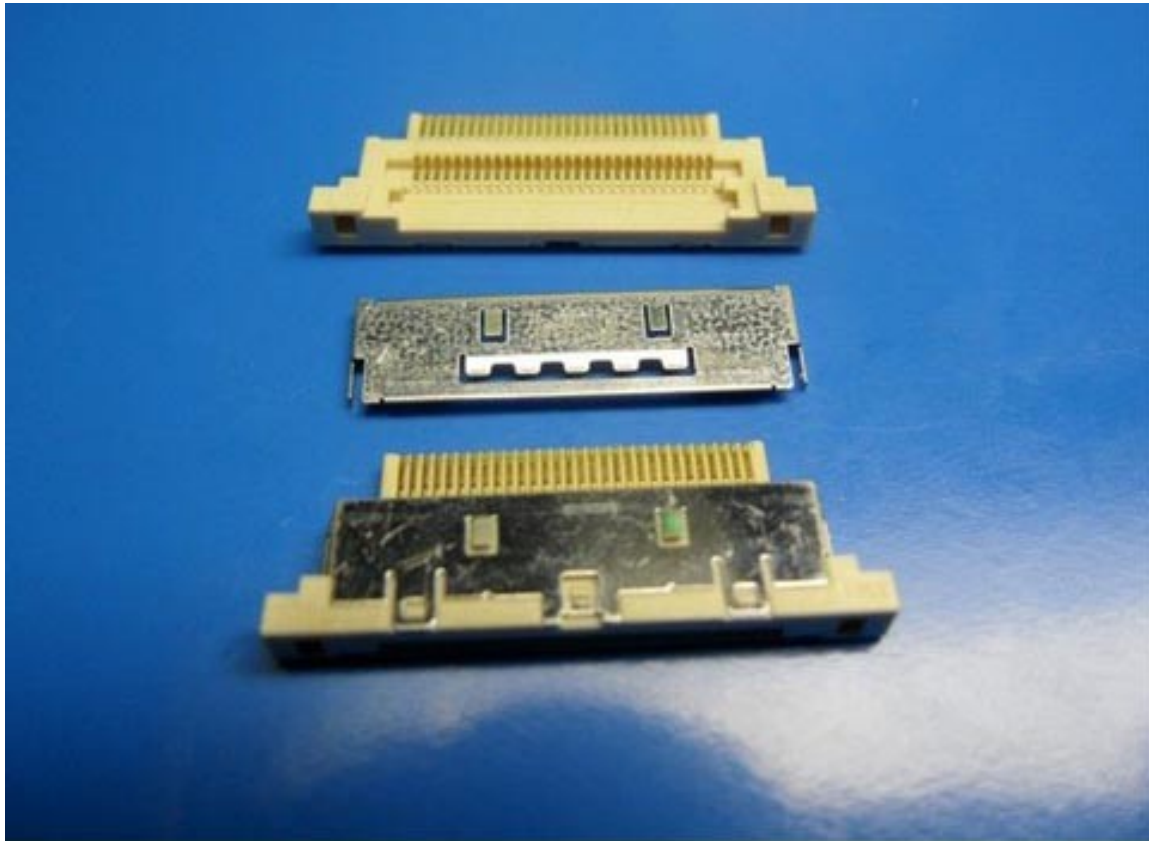


LCD CABLE LVDS IPEX CABLE I-PEX20410-030U From
<http://www.lcd-cable.com/>

MODEL:	ACES connector
SIZE:	ACES connector
PACKAGE:	ACES connector

Custom **LCD CABLE LVDS IPEX CABLE I-PEX20410-030U**

Design and manufacture of custom **eDP cable,IPEX LVDS cable,LVDS cable,LCD cable, LCD Ribbon cable** in small gauge co-axial cable, professional in SGC/MCC/MCX/Micro Coax assembly for LED backlight LCD & flat-panel displays and their peripheral .widely used in **medical equipment**,high-end automated test equipment,and security applications.

HONDA LVC-C20LPMSG+,HONDA **LVC-D20LPMSG+**,HONDA LVC-D20SFYG

HONDA LVC-C30LPMSG+,HONDA LVC-D30LPMSG+,HONDA LVC-D30SFYG

HONDA LVC-C40LPMSG+,HONDA LVC-D40LPMSG+,HONDA LVC-D40SFYG

HONDA **LVX-A30LMSG+**,HONDA **LVX-A30SFYG+**

HONDA LVX-A40LMSG+,HONDA LVX-A40SFYG+

ACES88441-040/ACES50203-040/ACES88341-040

ACES 91209-01011/ACES 91214/ACES 88107

eDP cable

NEW

E-MAIL: JACKY@LCD-CABLE.COM

E-MAIL: JACKY@LCD-CABLE.COM

Skype: [jacky882010](https://www.skype.com/user/jacky882010) MSN: jacky882010@hotmail.com