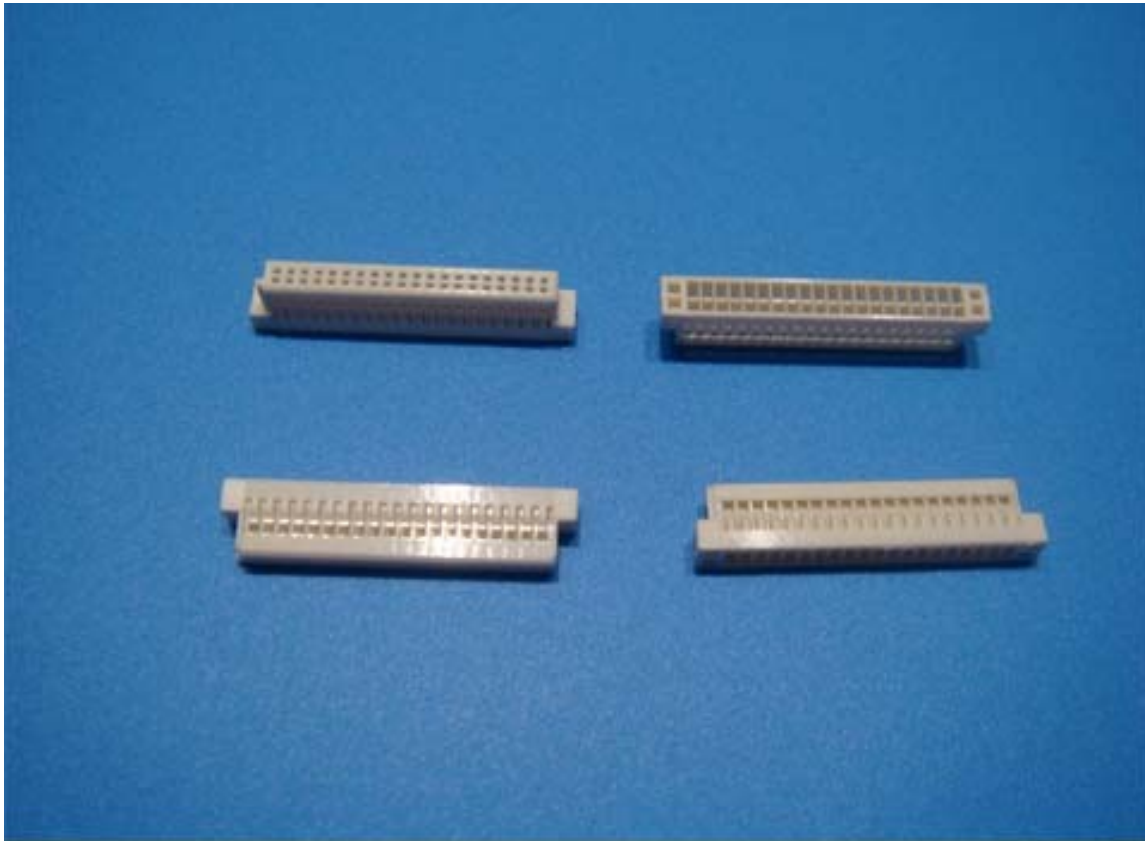

Skype: [jacky882010](https://www.skype.com/user/jacky882010) MSN: jacky882010@hotmail.com

[HTTP://WWW.LCD-CABLE.COM](http://www.lcd-cable.com)

RoHS
Compliant

FC

C

E

SGS

UL